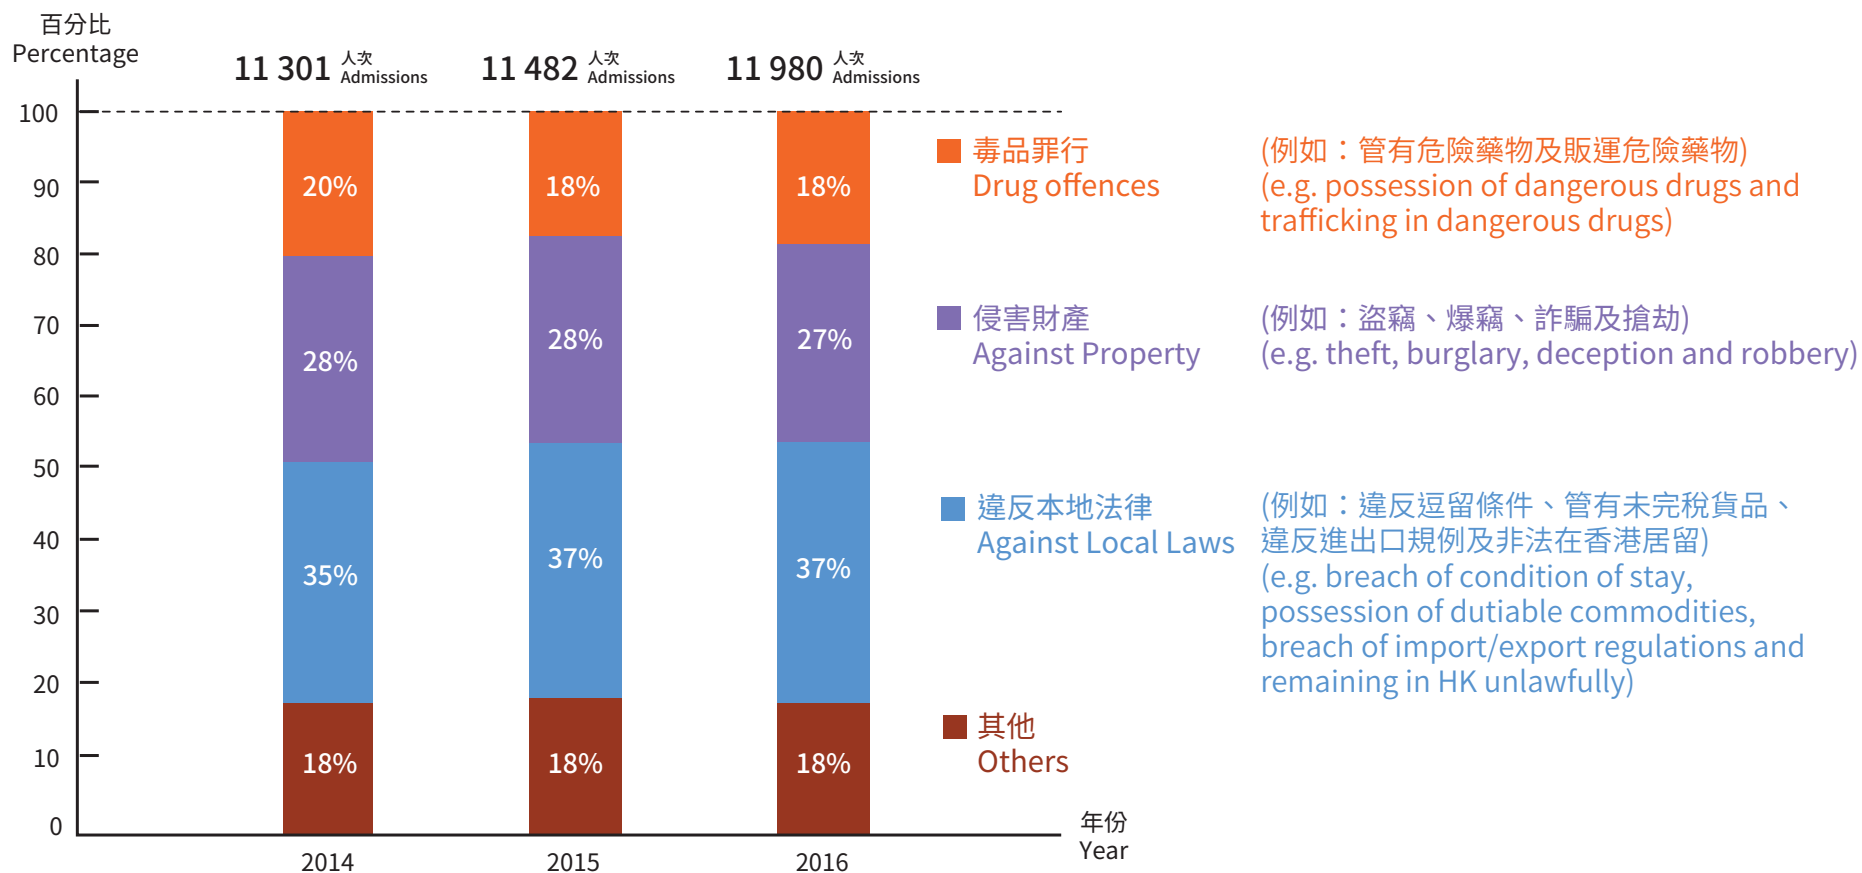

按罪行類別劃分被收納入懲教院所的服刑人次 Admission of Sentenced Persons to Correctional Institutions by Type of Offence

備注：由於四捨五入關係，圖表內個別項目的數字加起來可能與總數略有出入。

Note: There may be a slight discrepancy between the sum of individual items and the total as shown in the above due to rounding.